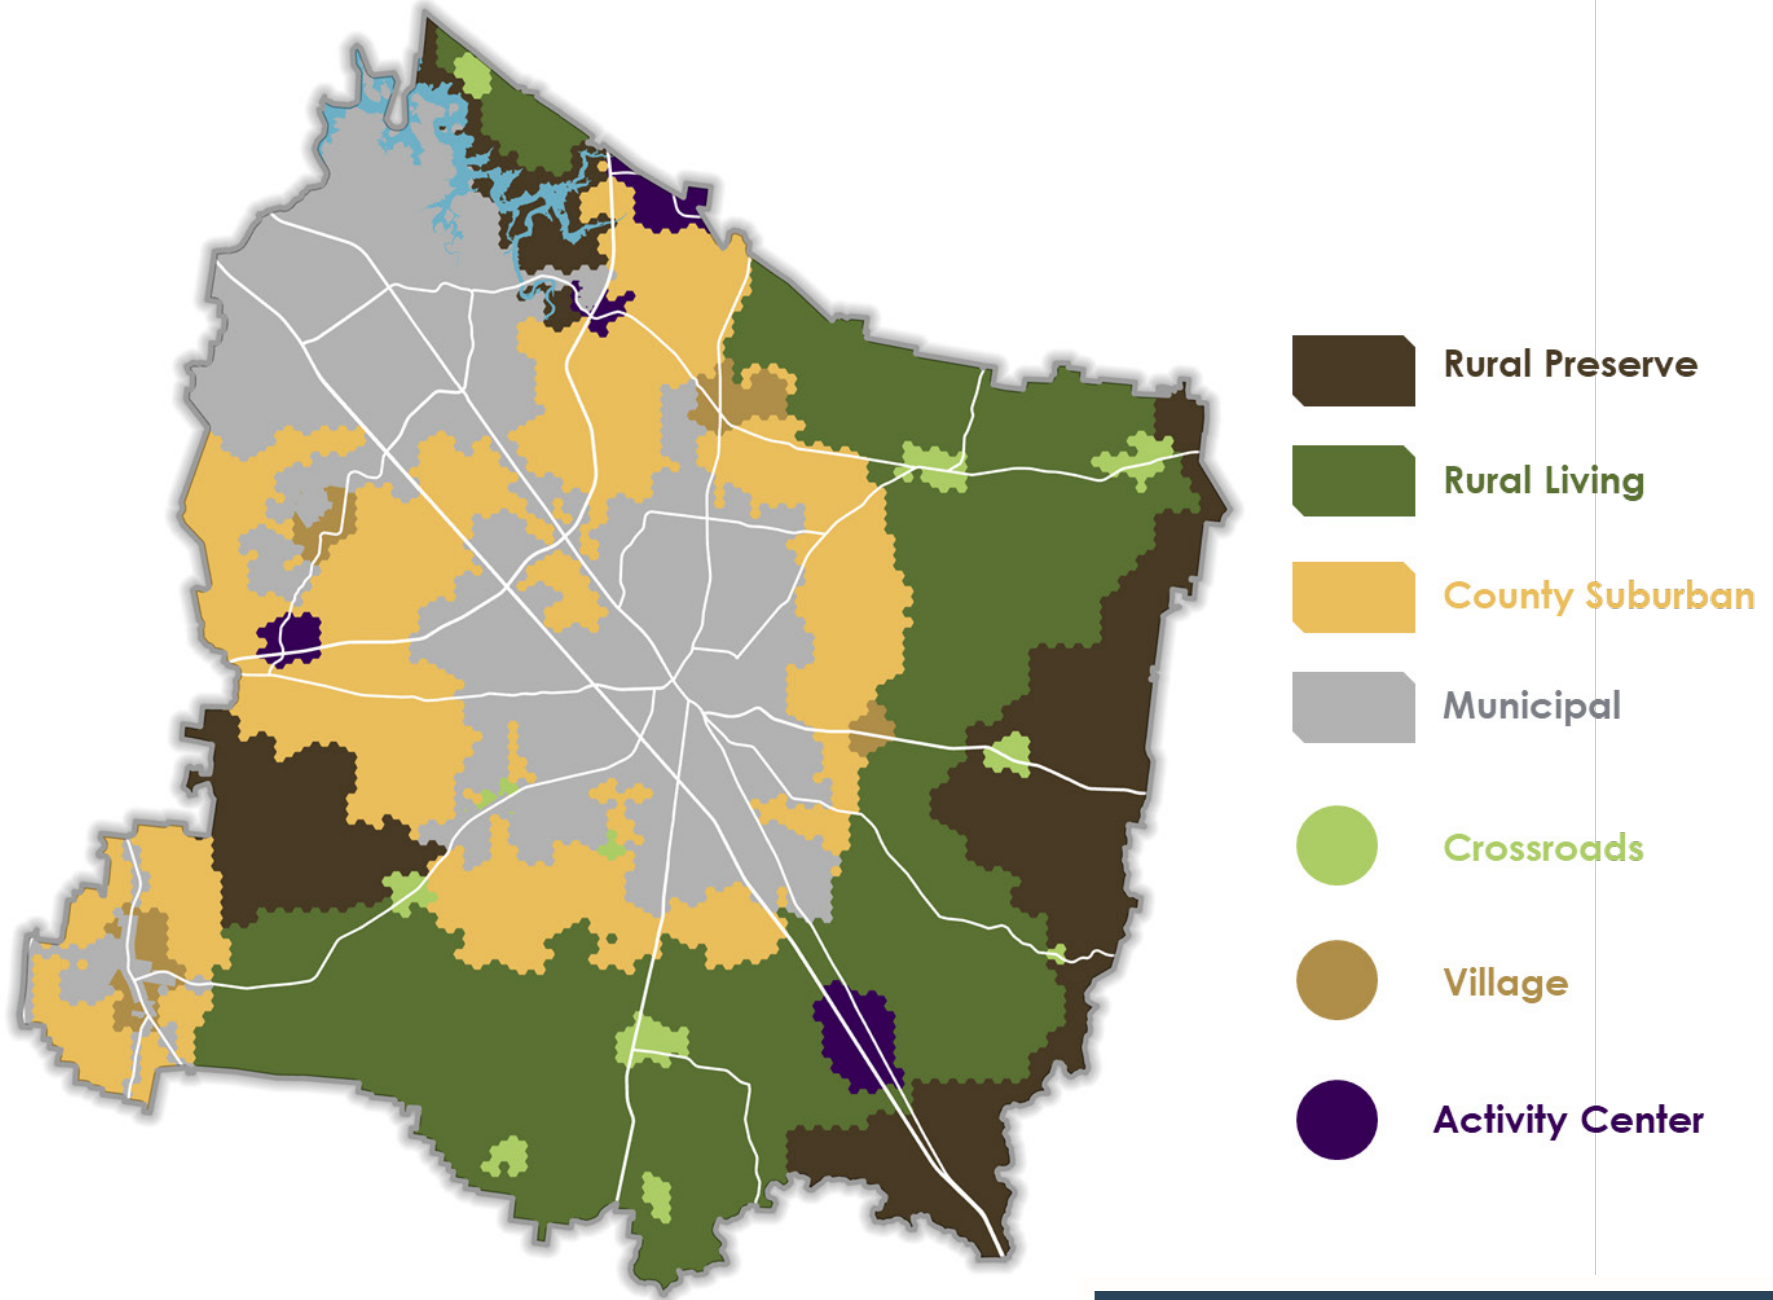

COMMUNITY CHARACTER AREAS

To interact with this map online visit
www.GNRC.org/Maps/PlanRutherford